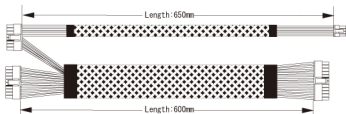

Cables

[24P MB & 8P CPU]
1375W x 1

[8P & 4P + 12V CPU]
1375W x 1

[2 x 6+2P PCI-E]
1375W x 4

[4 x 4P Molex & FDD]
1375W x 2

[4 x SATA]
1375W x 3

[2 x SATA & 2 x 4P Molex]
1375W x 1