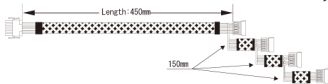

Cables

[24P MB & 8P CPU]
1375W x 1

[8P & 4P + 12V CPU]
1375W x 1

[2 x 6+2P PCI-E]
1375W x 4

[4 x 4P Molex & FDD]
1375W x 2

[4 x SATA]
1375W x 3

[2 x SATA & 2 x 4P Molex]
1375W x 1