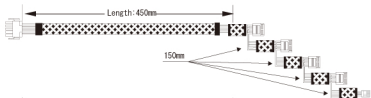

Cables

[24P MB & 8P CPU]
1375W x 1

[8P & 4P + 12V CPU]
1375W x 1

[2 x 6+2P PCI-E]
1375W x 4

[4 x 4P Molex & FDD]
1375W x 2

[4 x SATA]
1375W x 3

[2 x SATA & 2 x 4P Molex]
1375W x 1